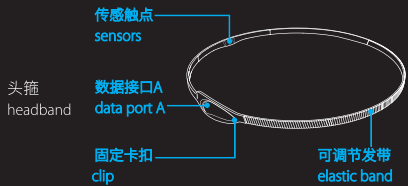

用户手册 User Guide

A 部件一览

Know Your BrainLink Lite

安装BrainLink Lite
Install your BrainLink Lite

将数据接口B对数据接口A后插入，并将固定卡扣卡入卡扣槽中。

Plug the data port B into data port A, and make sure the clips are locked.

B 应用安装

Install Apps

iOS

在iOS的App Store中搜索“BrainLink”并下载对应的应用。
Search **BrainLink** on App Store and download the Apps.

Android

在应用宝、豌豆荚、小米应用商城搜索“BrainLink”并下载应用。

Search **BrainLink** on Google Play, SnapPea, Application of treasure and download the Apps.