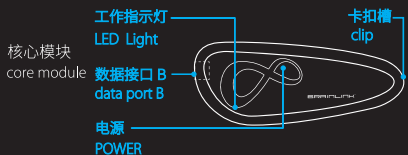

用户手册 User Guide

A 部件一览

Know Your BrainLink Lite

安装BrainLink Lite
Install your BrainLink Lite

将数据接口B对数据接口A后插入，并将固定卡扣卡入卡扣槽中。

Plug the data port B into data port A, and make sure the clips are locked.

B 应用安装

Install Apps