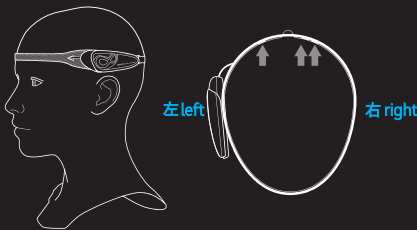

C 将BrainLink Lite与移动设备连接

Connect BrainLink Lite With Your Mobile Device

长按(蜂鸣声后LED红蓝交替闪烁)
long press POWER (after a beep you can see LED Light flashing alternately between red and blue)

长按电源键开机
Long press POWER to switch on BrainLink Lite

在移动设备的蓝牙选项中搜索“BrainLink Lite”并完成配对。
Turn on Bluetooth on your mobile device to search BrainLink Lite and pair it.

iOS设备配对后可直接连接并在蓝牙设备列表中显示“已连接”，安卓设备配对后不会在设备列表中显示“已连接。”

When paired, on iOS device, you will see CONNECTED in MY DEVICES under Bluetooth page. On Android devices however, there will not be any connection information shown on the bluetooth list. The apps will anyway connect automatically.

D 佩戴头箍

Wear Headband

调整松紧扣位置，以适应自己的头围。
Put on BrainLink Lite and adjust the headband to your comfortable position.

佩戴时请确保核心模块在头部左侧，并让传感触点紧贴前额皮肤。

Please make sure that the core module is on the left side of your head, and all 3 sensors are pressing against your forehead firmly.

E 关机 and 充电

Power Off And Charging

短按电源键即可关机
Short press POWER to switch off BrainLink Lite

USB充电线 USB Charging cable

当核心模块持续性的闪烁和发出蜂鸣时，表明它已进入低电量状态。

When the LED light flashes and beeps continuously, it means the battery of your BrainLink Lite is low.