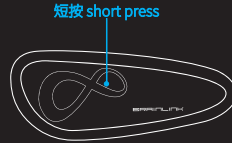

E 关机 and 充电

Power Off And Charging

短按电源键即可关机
Short press POWER to switch off BrainLink Lite

USB充电线 USB Charging cable

当核心模块持续性的闪烁和发出蜂鸣时，表明它已进入低电量状态。

When the LED light flashes and beeps continuously, it means the battery of your BrainLink Lite is low.

充电 Charging