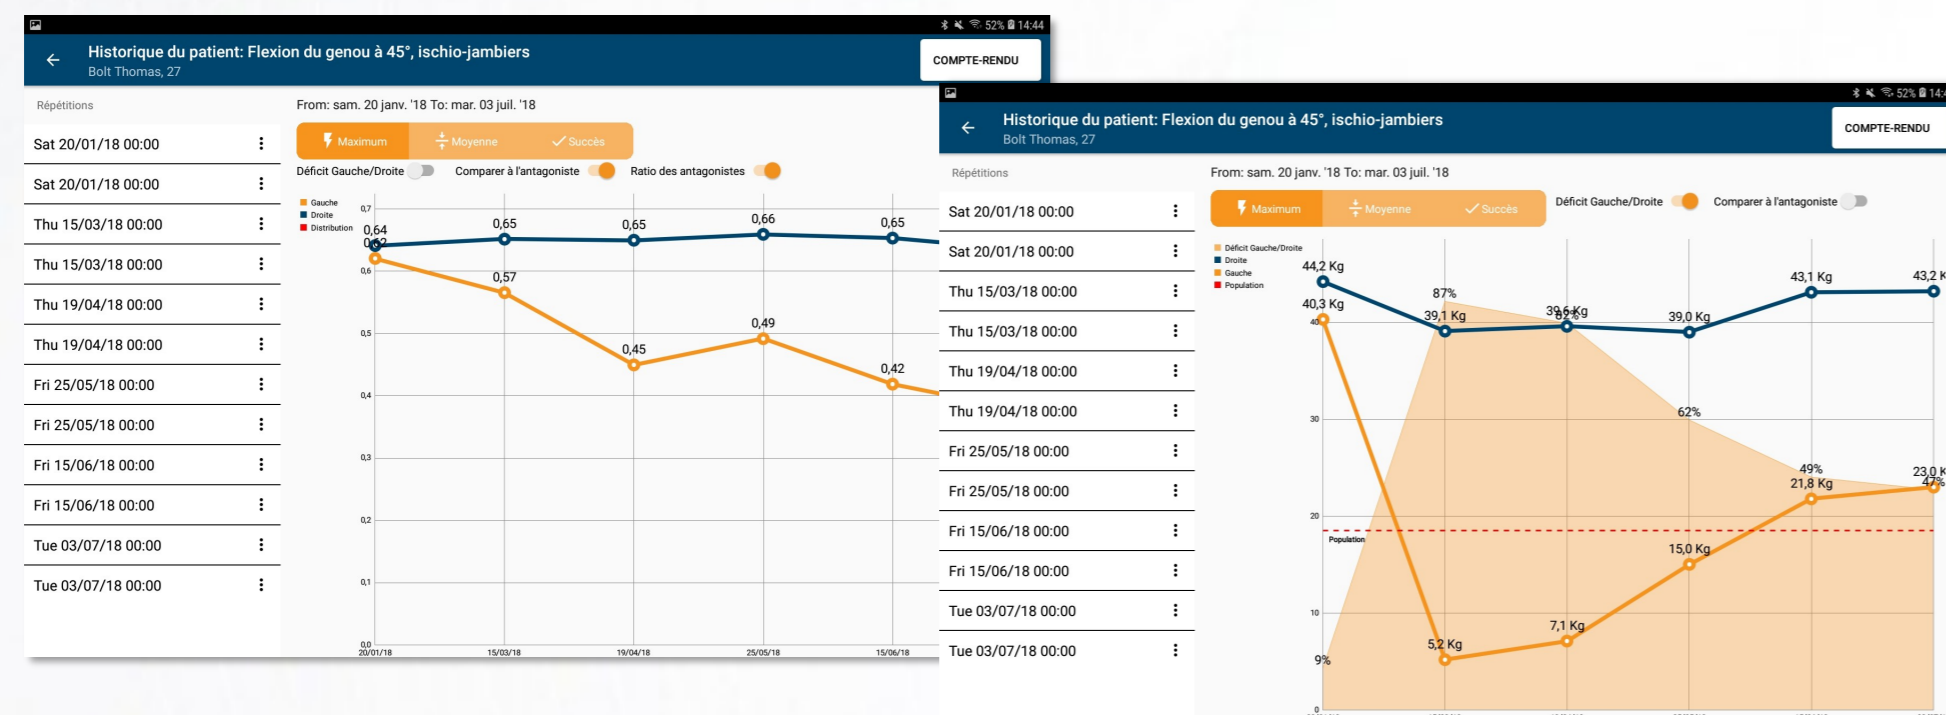

REPORT

Printable / shareable

REHAB-GAMING

FOLLOW-UP

THE APP