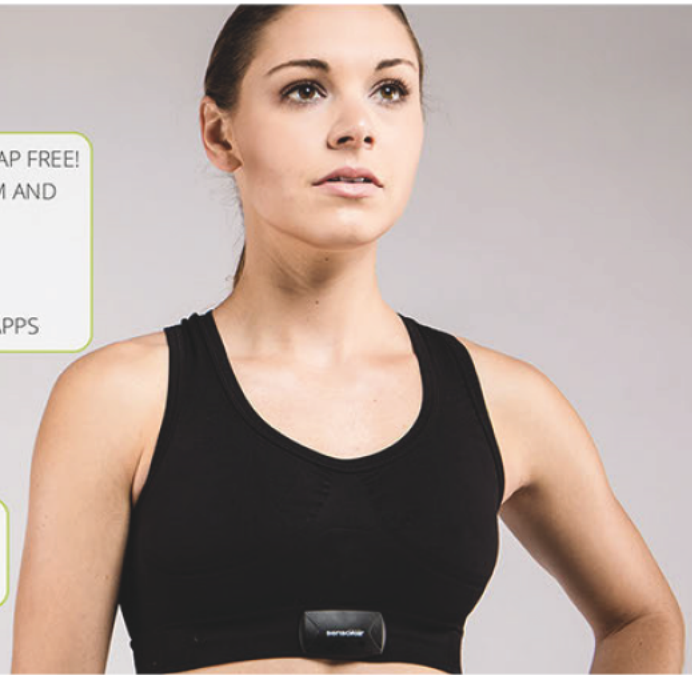

- MONITOR YOUR HEART RATE, STRAP FREE!
- WORKS BEST WITH SENSORIA HRM AND SENSORIA FITNESS APP
- COMPATIBLE WITH POLAR H7 AND GARMIN PREMIUM
- COMPATIBLE WITH THIRD PARTY APPS

MUST BE USED WITH HRM:

- BLUETOOTH® SMART
- FCC
- ANT+

The Sensoria® Fitness Sports Bra provides you with accurate and consistent heart rate monitoring without the hassle of wearing a strap. The sports Bra offers a comfortable low/medium support and can be used with most Bluetooth Smart heart rate monitor with standard snaps. Pair the HRM with the Sensoria Fitness mobile app to easily track your fitness activity. Made of 74% polyamide, 18% polyester and 8% elastane, the Sensoria Fitness Sports Bra is light and breathable to minimize body temperature fluctuations. The sweat wicking technology alleviates discomfort by removing humidity and allowing your body to stay dry in all climates.

### FEATURES

- EMBEDDED TEXTILE HEART RATE ELECTRODES
- MOISTURE EVAPORATION
- ANTIMICROBIAL
- COMFORTABLE
- MACHINE WASHABLE