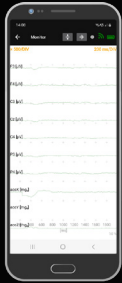

## New wireless EEG headset *for research or your next business case*

- ✕ Full flexibility
- ✕ Research grade EEG signals
- ✕ Data recording on phone and/or streaming via LSL
- ✕ Unlimited access to raw data
- ✕ A developer's best companion

# Why X.on?

View, stream, and record brain signals quickly and easily with our intuitive **Android™ app**, or use a **Windows® PC** for streaming. Streaming functionality is powered by LabStreamingLayer (LSL).

 *Want to use X.on with your iOS device?  
Check out the PEER app by BrainWave Software!*

Analyze and use your data to develop your own applications or **understand the neural underpinnings** of thoughts, behaviours and emotions.